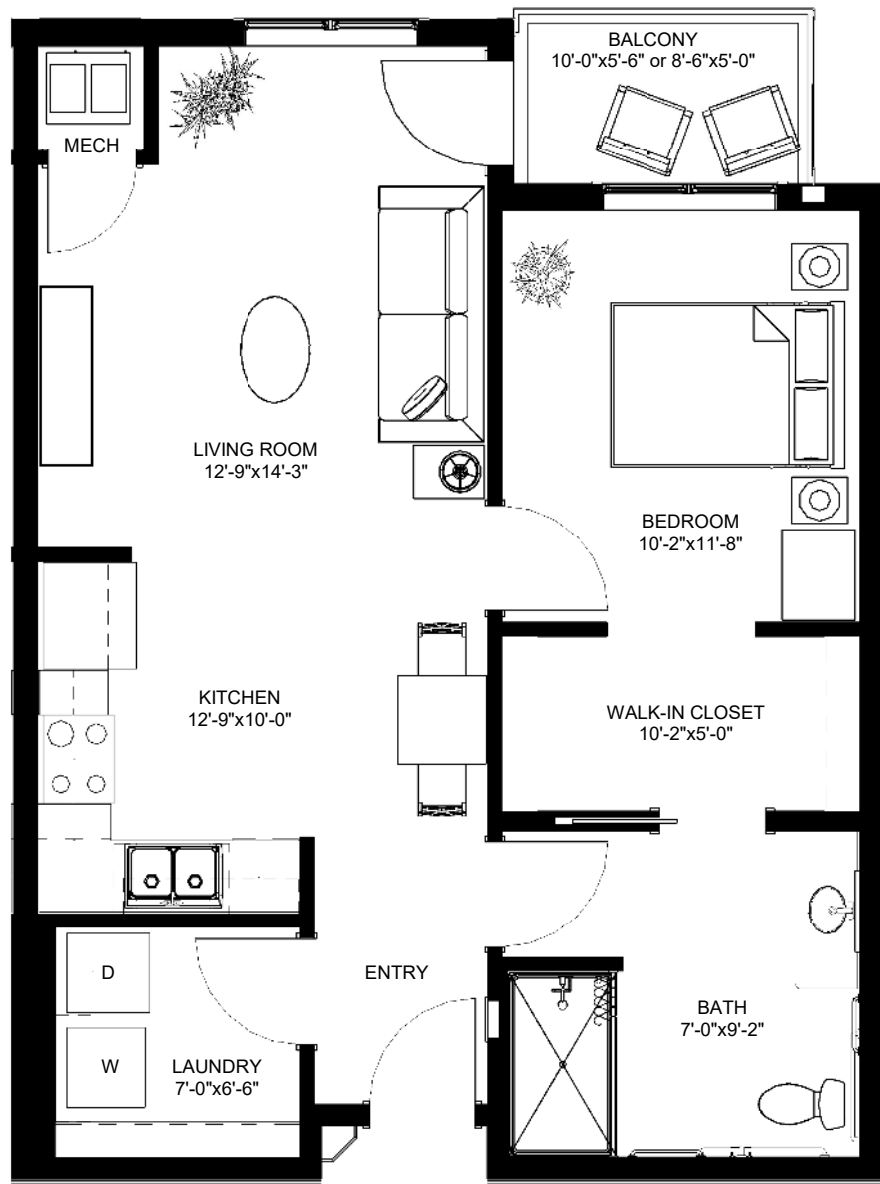

Independent Living | 1 Bedroom E | 674 sq. ft. | \$3,015

Units 102, 103, 201, 202, 203, 204, 234, 236, 237, 239, 246, 248, 249, 251, 346, 348, 349, 351

*Details/pricing may change
3/1/25*